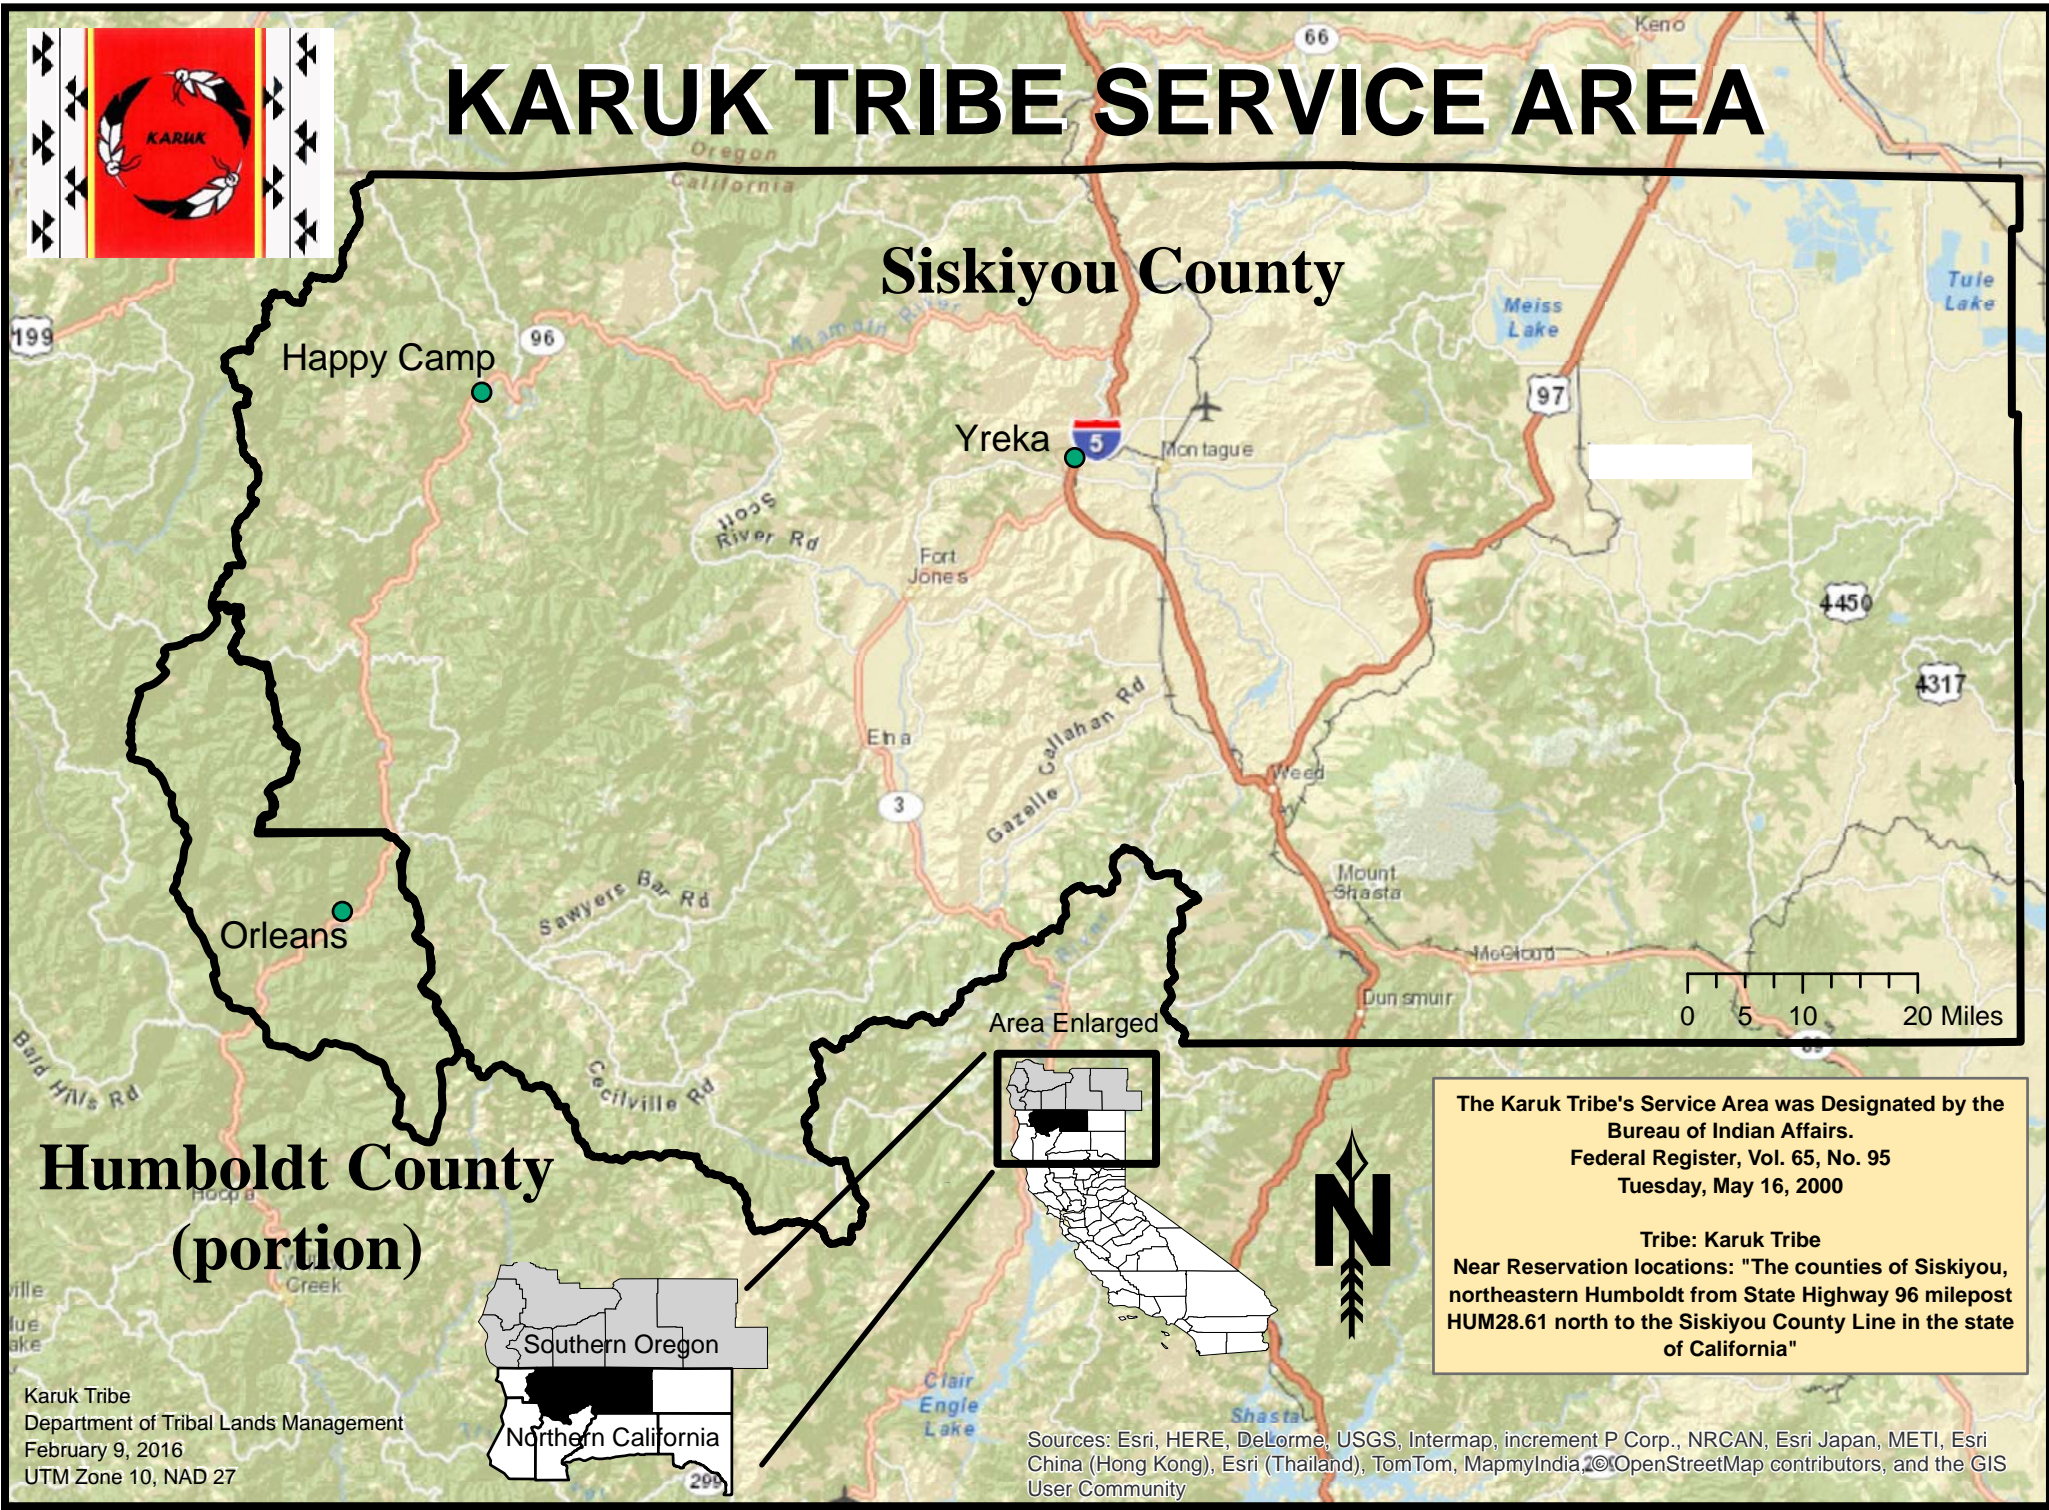

KARUK TRIBE SERVICE AREA

**Humboldt County
(portion)**

Siskiyou County

The Karuk Tribe's Service Area was Designated by the Bureau of Indian Affairs.
Federal Register, Vol. 65, No. 95
Tuesday, May 16, 2000

Tribe: Karuk Tribe
Near Reservation locations: "The counties of Siskiyou, northeastern Humboldt from State Highway 96 milepost HUM28.61 north to the Siskiyou County Line in the state of California"

Karuk Tribe
Department of Tribal Lands Management
February 9, 2016
UTM Zone 10, NAD 27